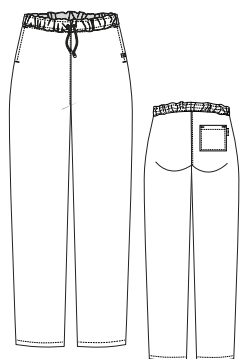

4130904

PANTALÓN
BOLSILLOS
MICROFIBRA
UNISEX

WATERPROOF

COMPOSICIÓN

92% MICROFIBRA POLIÉSTER
8% ELASTANO

COLOR

☐ BLANCO

TALLAS

XS - S - M - L - XL
2XL - 3XL - 4XL - 5XL