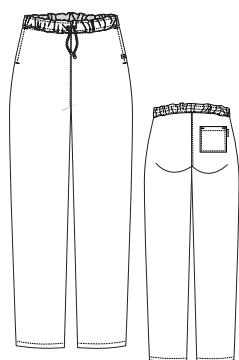

COMPOSICIÓN

92% MICROFIBRA POLIÉSTER
8% ELASTANO

TALLAS

XS - S - M - L - XL
2XL - 3XL - 4XL - 5XL

COLOR

☐ BEIGE